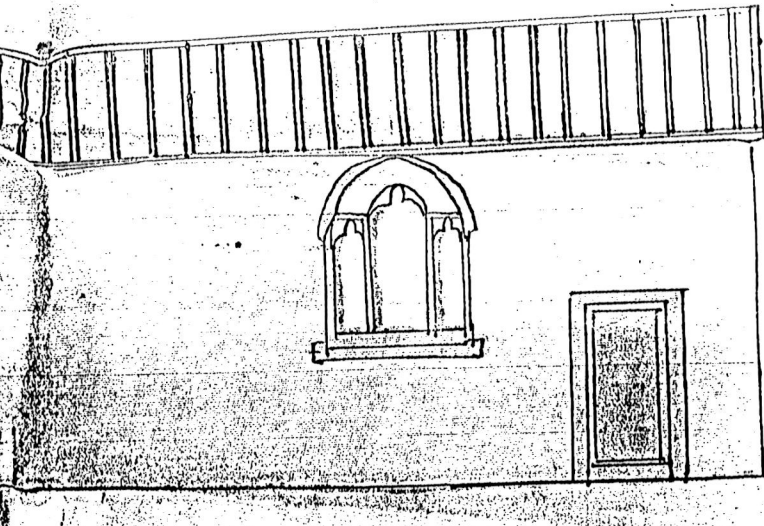

ST PAUL'S SCHOOL, RAMSBOTTOM.  
1905

150 St Pauls CE School Ramsbottom

Elevations and Sections showing

Proposed New Cloak Rooms

Section thro line CD

Section through line AB looking West

South Elevation Boys Porch

North Elevation of Boys Porch

West Elevation Boys

West Elevation (Girls)

North Elevation Girls & Infants Porch

South Elevation Girls & Infants Porch

New Erection

Existing Schoolroom

New Erection

Existing Schoolroom

Elevation to Craw Lane

St Andrews Sch - smallest  
1847 - Admans Sch  
1862 - St Pauls National School

1/8 Scale 150

RHS/20/2/2/112

Approved Sept. 14th 1905  
Thos. St. Bell  
Surveyor to the Surveyor.