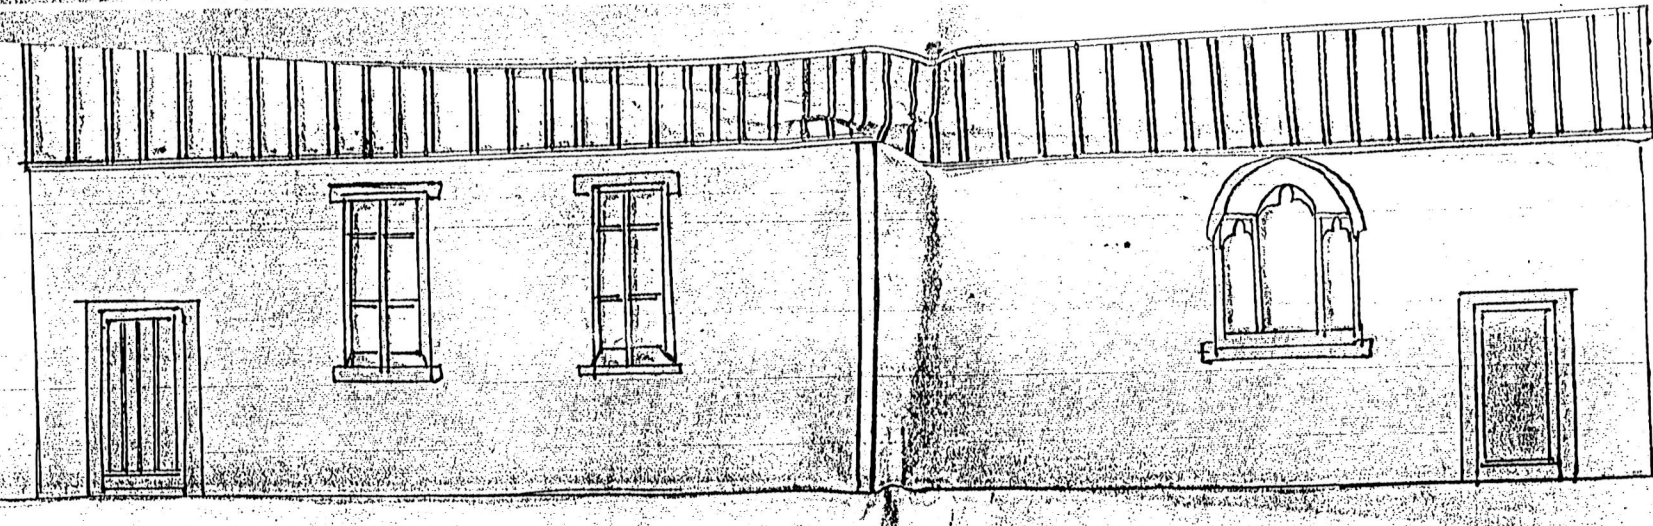

ST PAUL'S SCHOOL, RAMSBOTTOM.  
1905

150 St Pauls CE School Ramsbottom

Elevations and Sections showing

Proposed New Cloak Rooms

Section thro line CD

Section through line AB looking West

South Elevation Boys Porch

North Elevation of Boys Porch

West Elevation Boys

West Elevation (Girls)

North Elevation Girls & Infants Porch

South Elevation Girls & Infants Porch

New Erection

Existing Schoolroom

New Erection

Existing Schoolroom

Elevation to Craw Lane

St Andrews Sch - smallest  
1847 - Admans Sch  
1862 - St Pauls National School

1/8 Scale 150

RHS/20/2/2/112

Approved Sept. 14th 1905  
Thos. St. Bell  
Surveyor to the Surveyor.