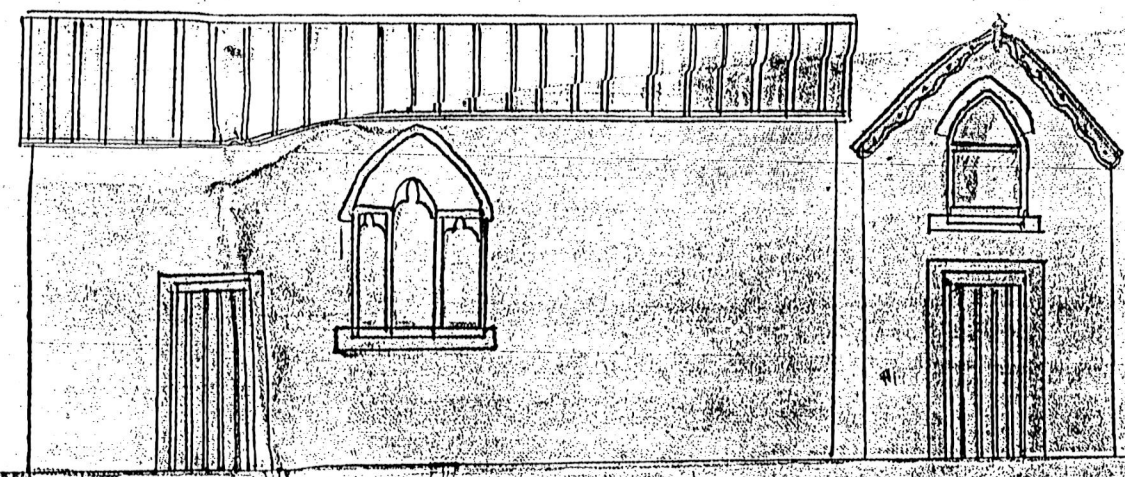

ST PAUL'S SCHOOL, RAMSBOTTOM.  
1905

150 St Pauls CE School Ramsbottom

Elevations and Sections showing

Proposed New Cloak Rooms

Section thro line CD

Section through line AB looking West

South Elevation Boys Porch

North Elevation of Boys Porch

West Elevation Boys

West Elevation (Girls)

North Elevation Girls & Infants Porch

South Elevation Girls & Infants Porch

New Erection

Existing Schoolroom

New Erection

Existing Schoolroom

Elevation to Craw Lane

St Andrews Sch - smallest  
1847 - Admans Sch  
1862 - St Pauls National School

1/8 Scale 150

RHS/20/2/2/112

Approved Sept. 14th 1905  
Thos. St. Bell  
Surveyor to the Surveyor.